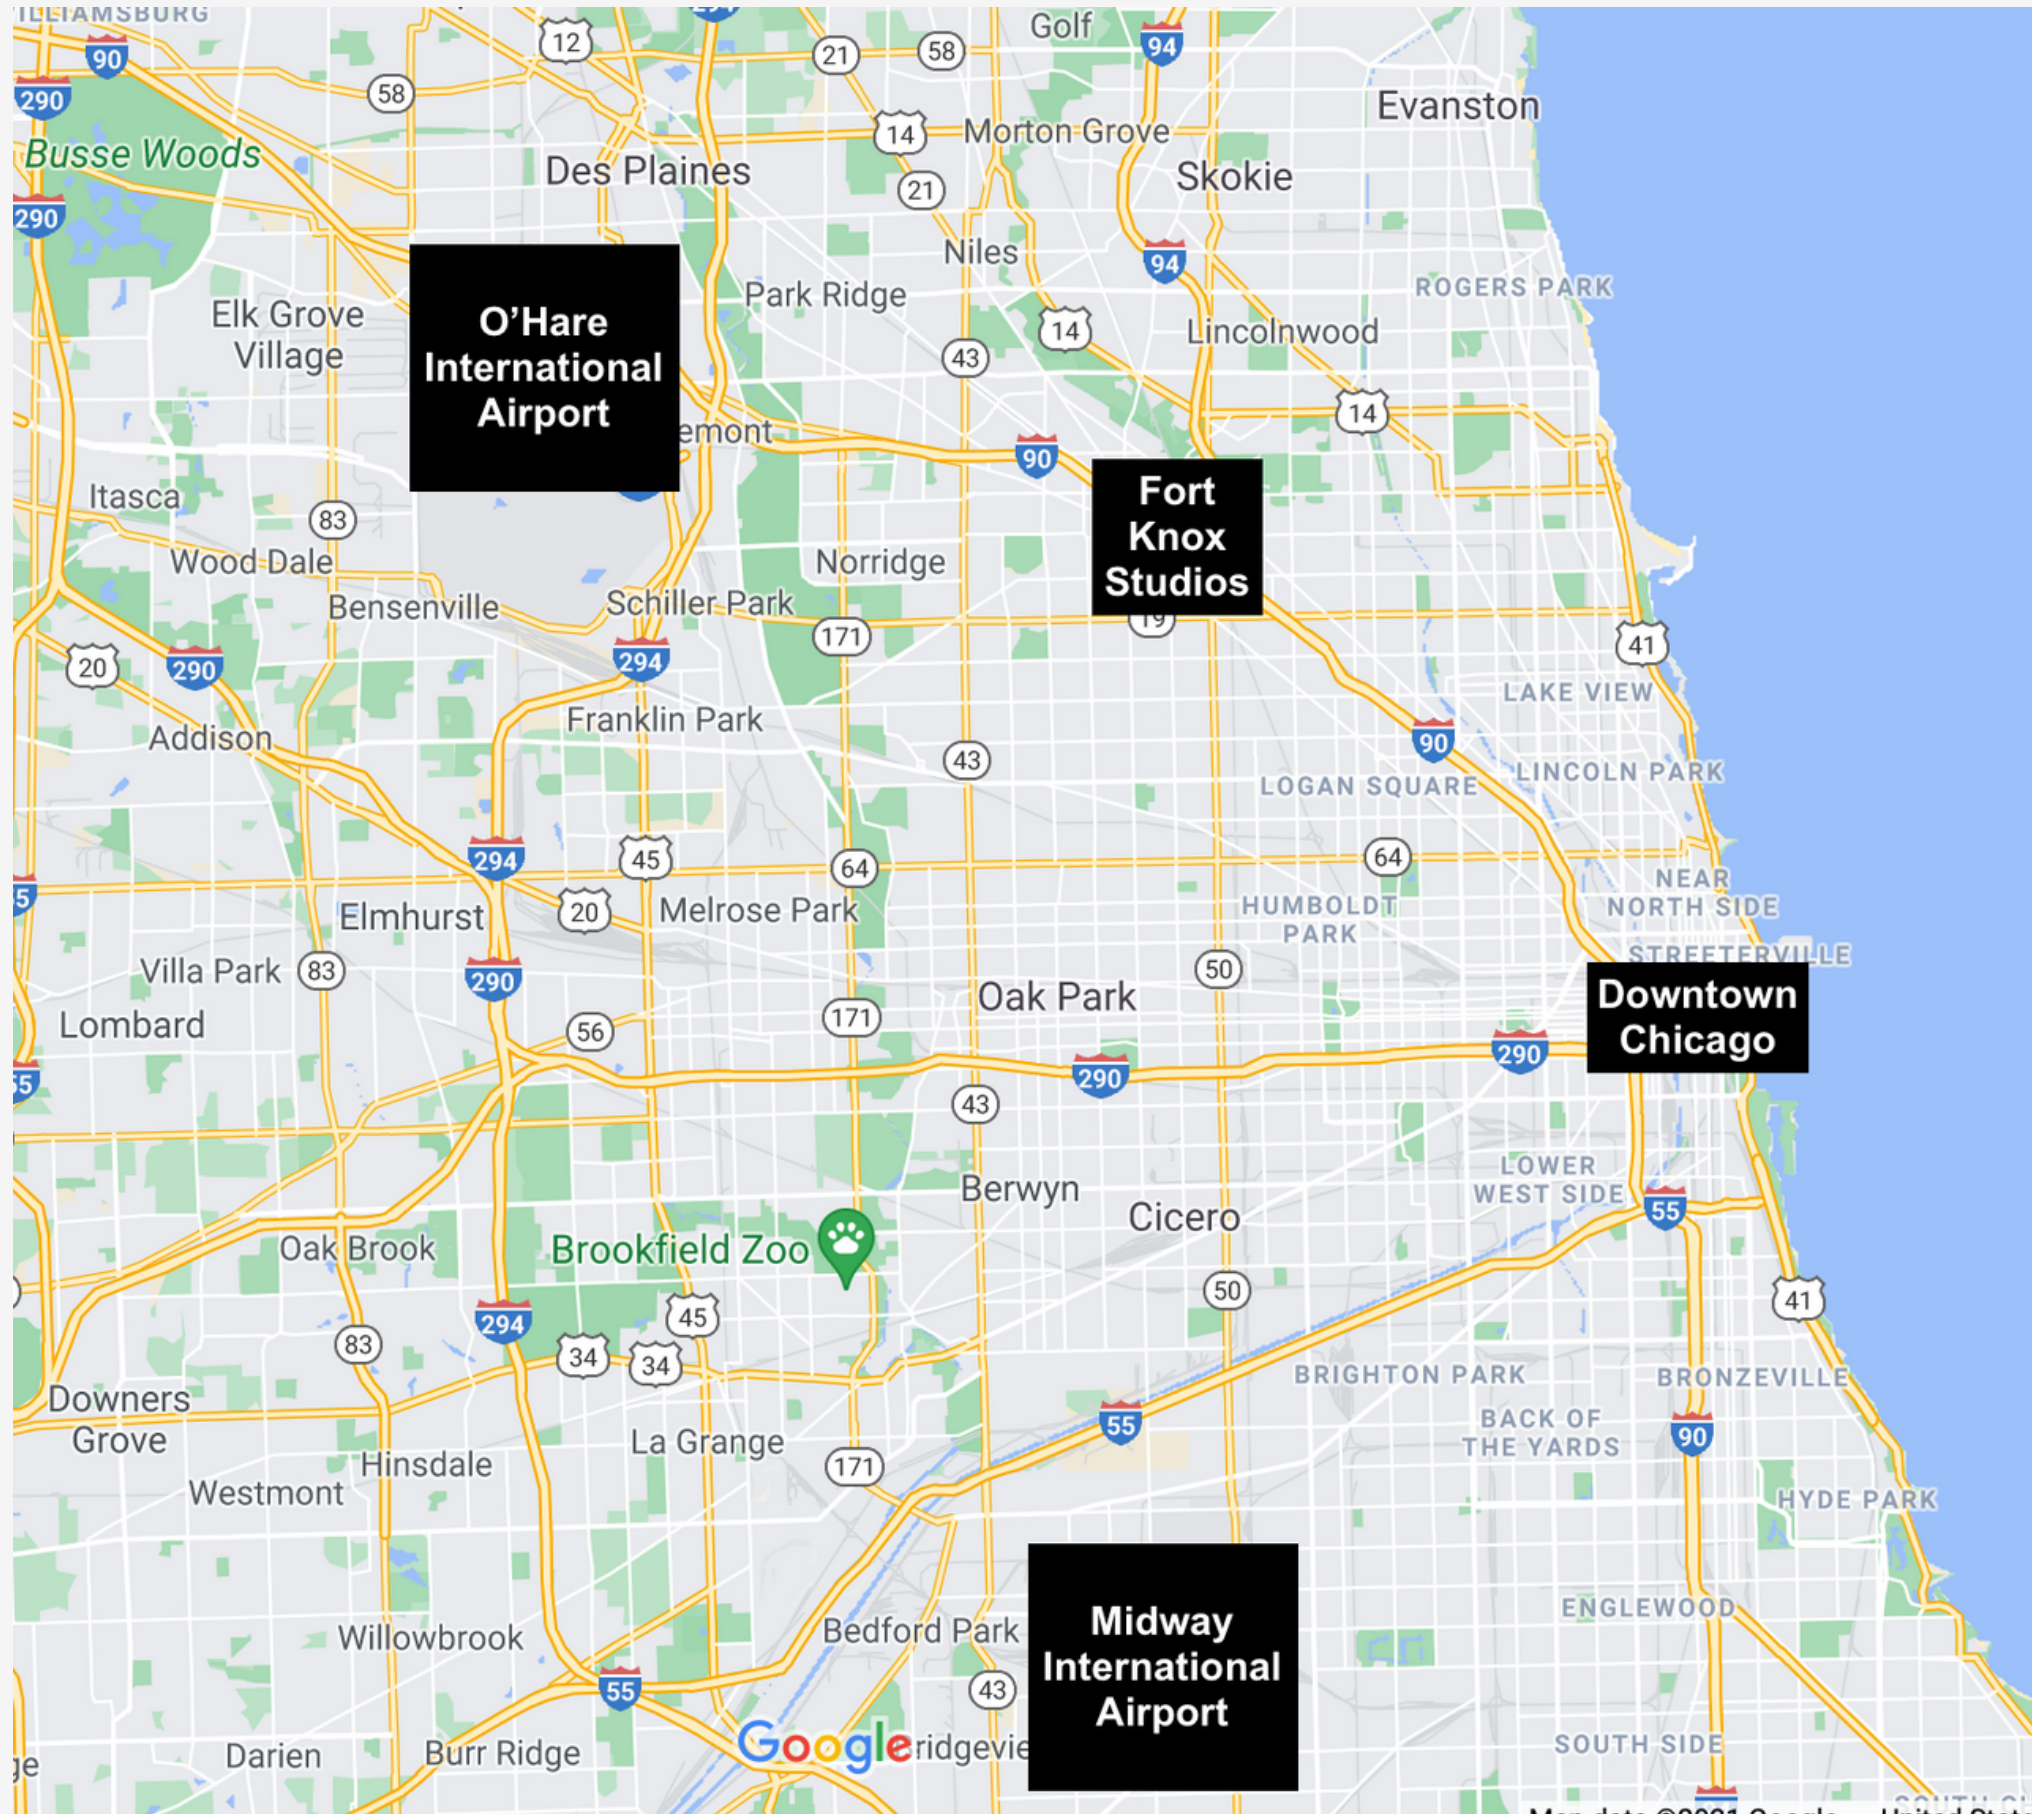

LOCATION, CONTACT & BOOKING

ADDRESS

4255 N. Knox Ave.
Chicago, IL 60641
booking@fortknoxstudios.com

CONTACT

P: 773-295-6161 ext. #1
E: booking@fortknoxstudios.com

PRODUCTION MANAGER:

Dan Mahoney Jr.
E: danm@fortknoxstudios.com

Downtown Chicago - 10 Miles
O'Hare Airport (ORD) - 10 Miles
Midway Airport (MDW) - 18 Miles