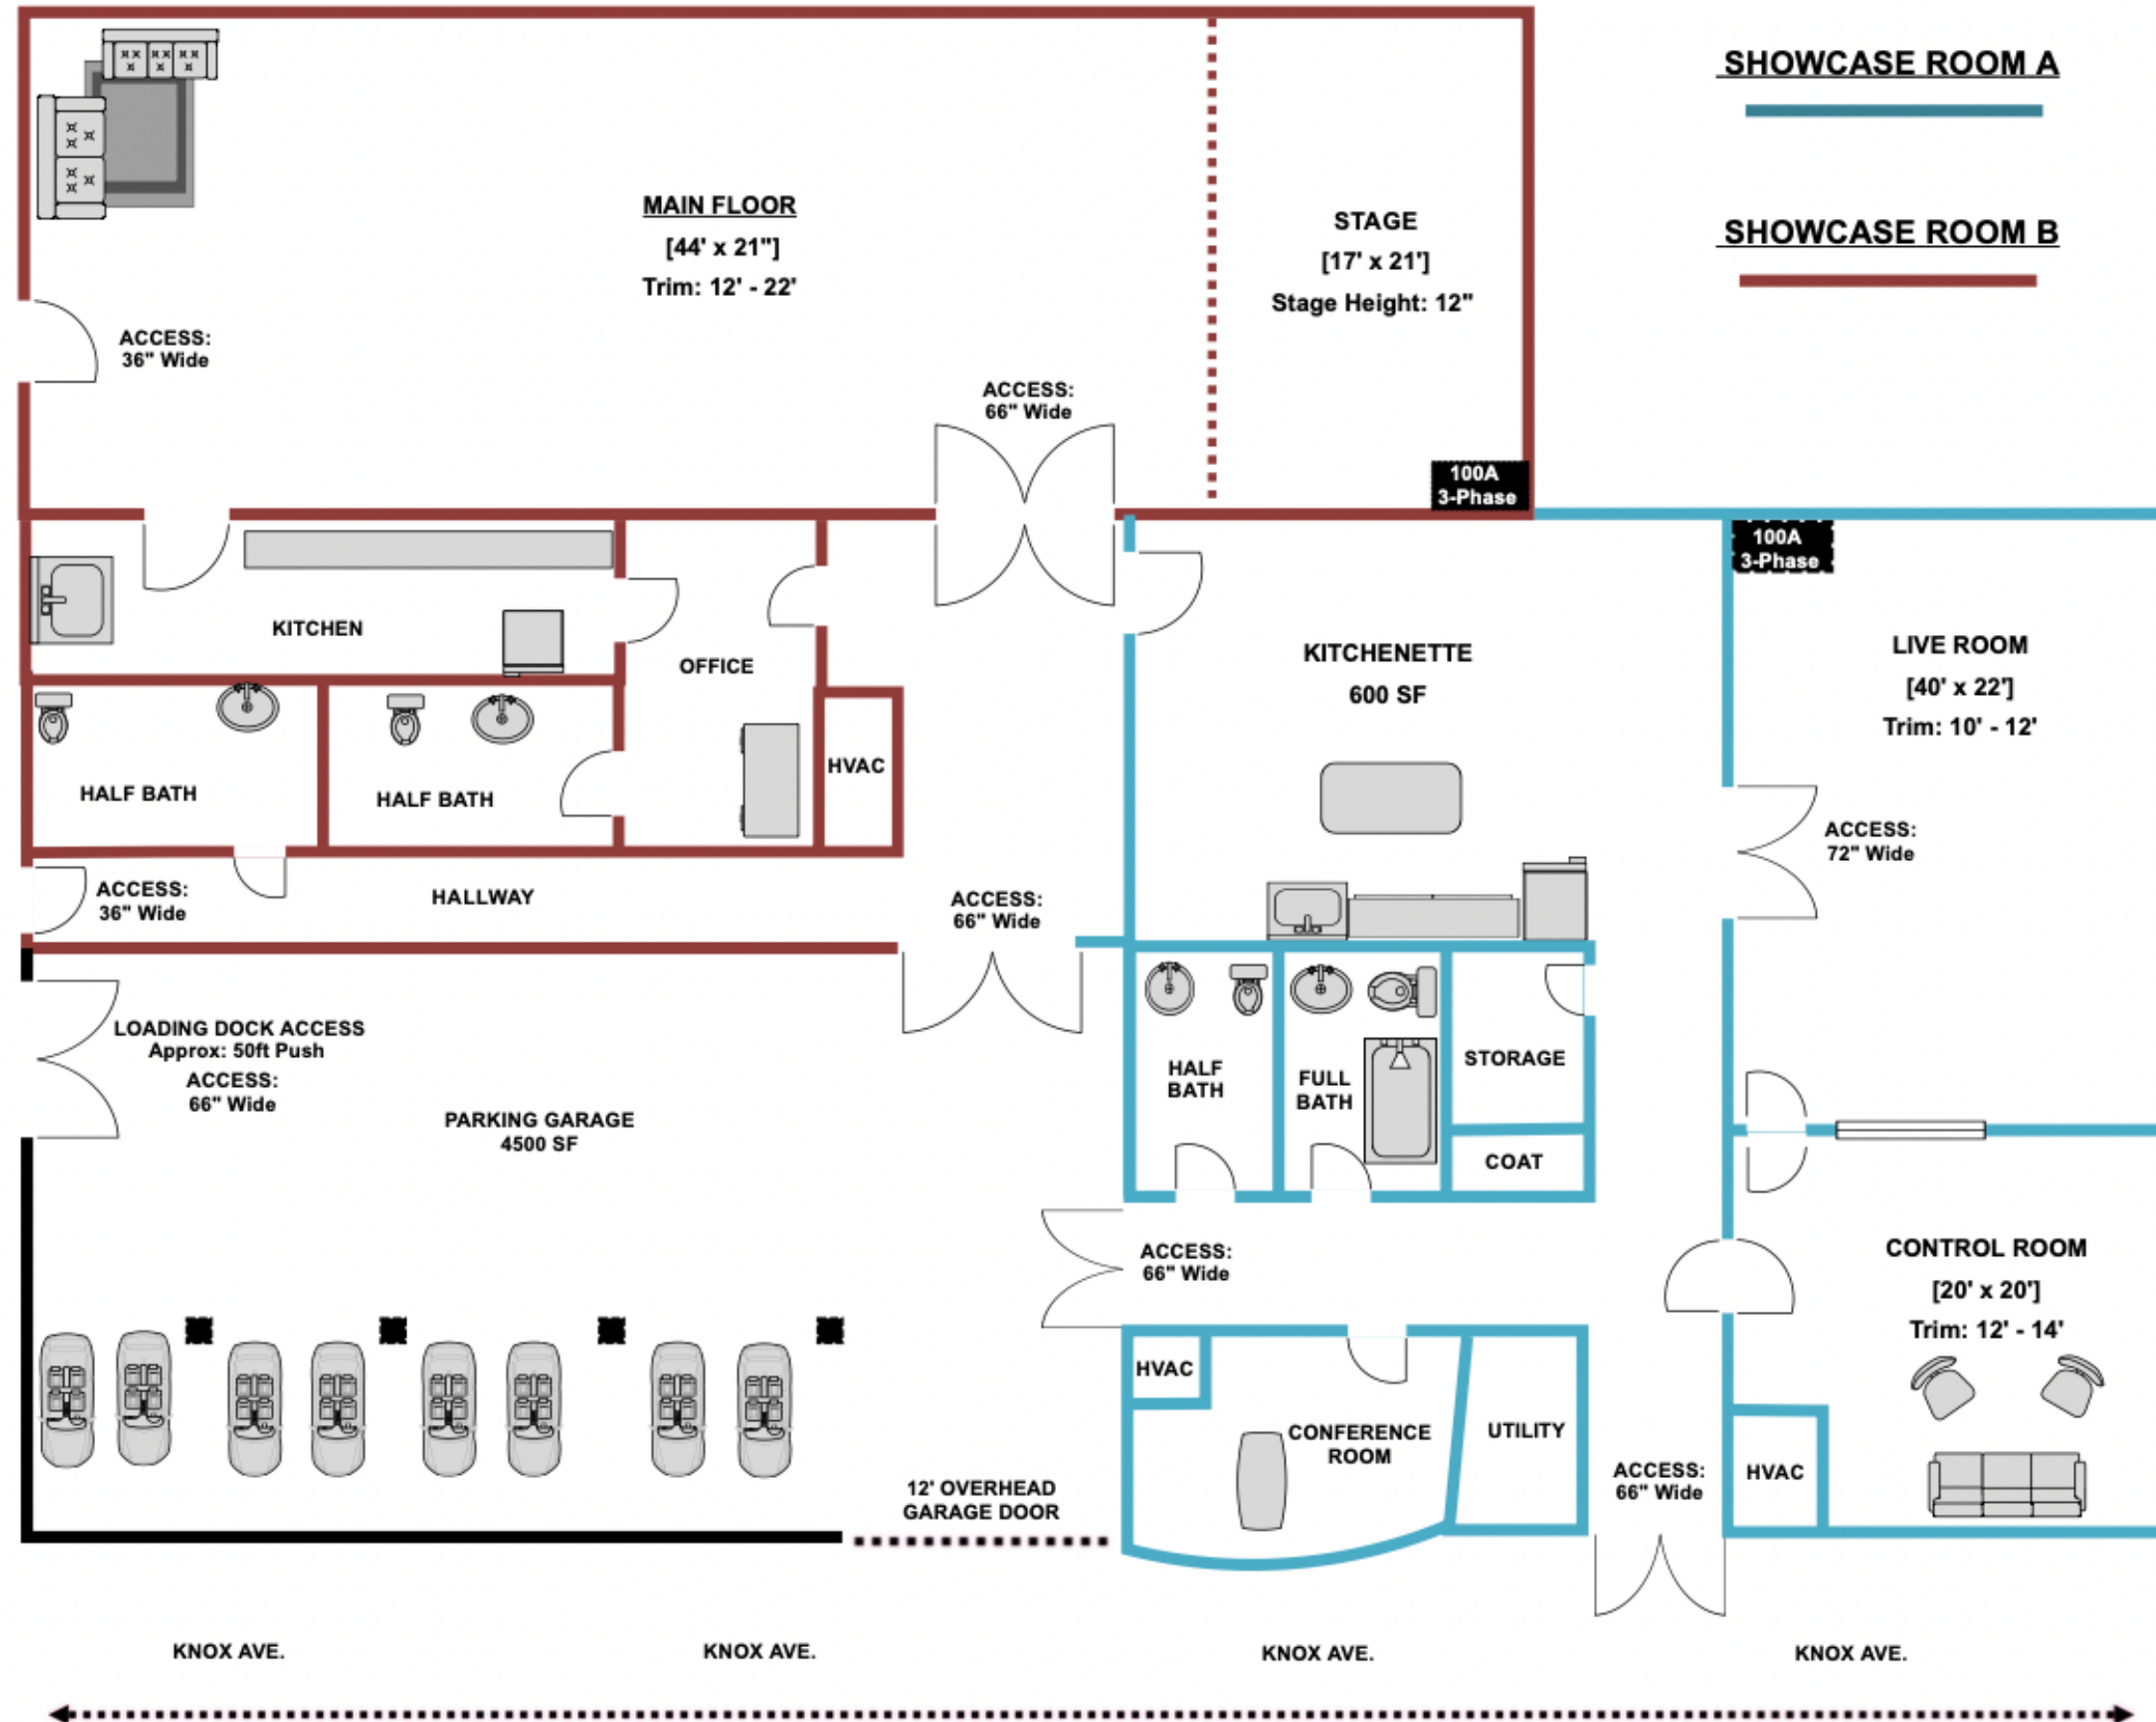

**REHEARSAL STUDIO A
TECH SHEET**

SPRINKLER
RISER ROOM

ROOM DIMENSIONS

AUDIO, BACKLINE & TECH SPECS

DIMENSIONS & SPECS

Studio A Main Floor: 44' x 21'

Ceiling Height: 10' - 12'

Control Room: 20' x 20'

Flooring: Vinyl Laminate (Blonde)

Walls: Black/Grey Acoustic Panels

POWER

(1) 100A 3-Phase Cam Lock

(5) 20A Edison Circuits Across
Multiple Quad Box Outlets

*Additional separate 100A 3-
phase cam lock service available
for additional cost.

DI Boxes, Stands & Cables

LOAD-IN/OUT

(2) Loading Docks w/ Levelers
(approx 150ft Push to Studio)

(1) 12ft' Overhead Door for
Ground Load (Approx 30ft push
to studio)

DATA

50MB Wifi In All Spaces

Hardline data services available
upon request.

Available tour bus parking directly outside of the space (Max 2).

LOGISTICS

(4) Semi-tuck docks w/ Levelers
- Approx 150ft push to studio.

(1) 12' Overhead door for ground load
w/ approx. 50ft push to studio (flat)